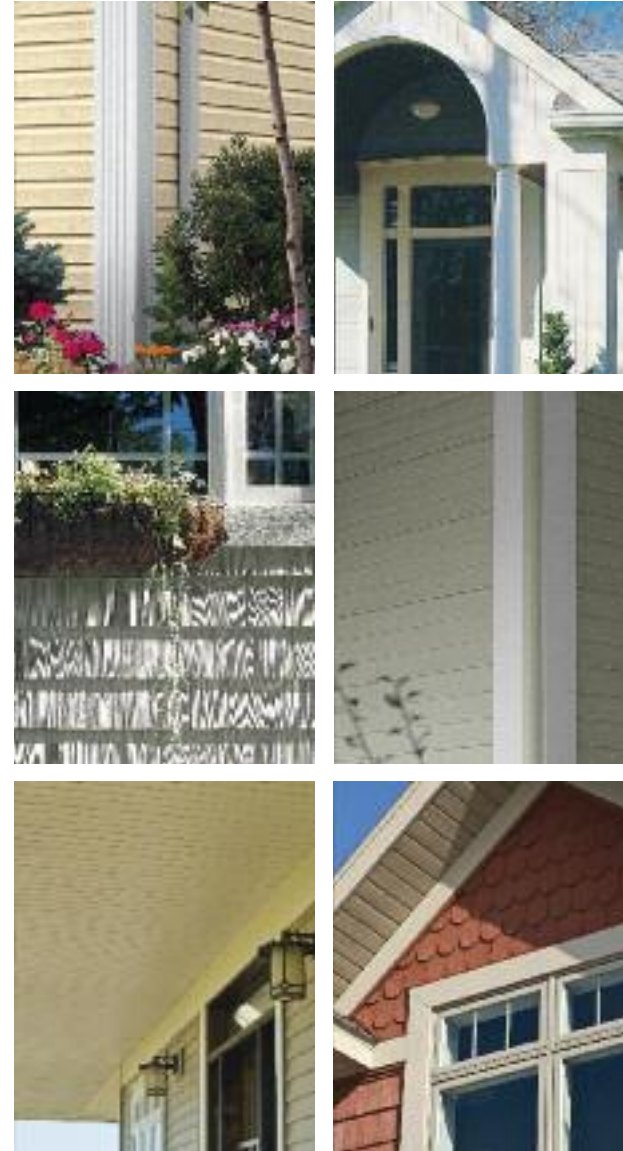

From the first glance, you may be drawn to Coventry for its elegant appearance and handsomely crafted detail. Yet, it's also important to consider the siding's durability and strength. How will it hold up after years of exposure to strong winds, pounding rain, extreme temperatures and other harsh outdoor elements?

Performance-engineered for superb durability, Coventry incorporates essential design features to deliver outstanding protection for your home. Each panel is infused with rigidity and structural integrity to ensure crisp, smooth wall lines and a beautifully uniform appearance.

Reinforced rolled-top nailing hem.

Coventry's heavy-duty construction is fortified with a rolled-top nailing hem to provide an extra-strong wall attachment. This design enhancement increases the overall stability of the panel and anchors it firmly to the home's exterior walls. In laboratory tests conducted according to ASTM guidelines, Coventry achieved hurricane-velocity wind resistance.

Rigidity and strength.

Once it's installed, the finished look makes a substantial statement about the quality of your siding. With Coventry, wall lines will be straight with the panels lying neat and flat. The siding's rigid construction also helps to hide imperfections in the exterior walls, resulting in a truly refined appearance.

Versatile siding options.

Coventry offers a wide variety of options when designing your home's exterior. With five different profiles to choose from and a full selection of decorative trim and accessories, you can create exactly the look you desire. Choose from double 4" clapboard, double 4" dutch lap, double 5" clapboard, double 5" dutch lap and triple 3" clapboard in 14 inviting colors.